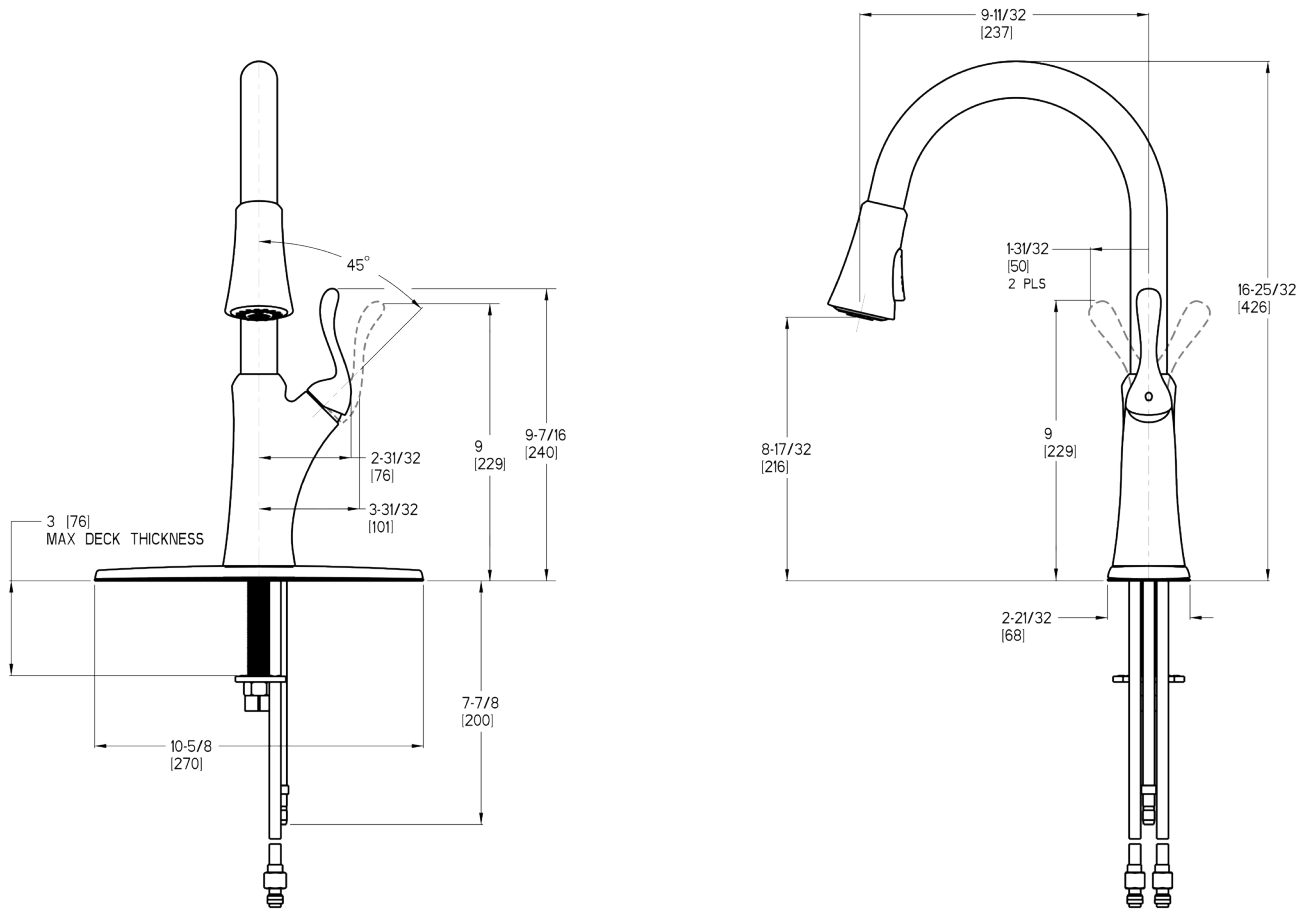

### Specifications

- AccuDock Spray Head Docking
- 1, 2, 3, or 4-Hole Installation
- Pforever Seal

### Features

- 2 Function Pull-Down Sprayer
- AccuDock Spray Head Docking
- 360° Rotating Spout
- High Arc Spout
- Mounting Hardware Included
- EZ Clean™
- Flex-Line Supply Lines
- PVD Finish
- Quick Install Tool
- Pforever Seal Ceramic Disc Valve
- Pforever Warranty®

### Dimensions

Ø1-3/8 Min to Ø1-1/2 Max. Deck Hole Openings